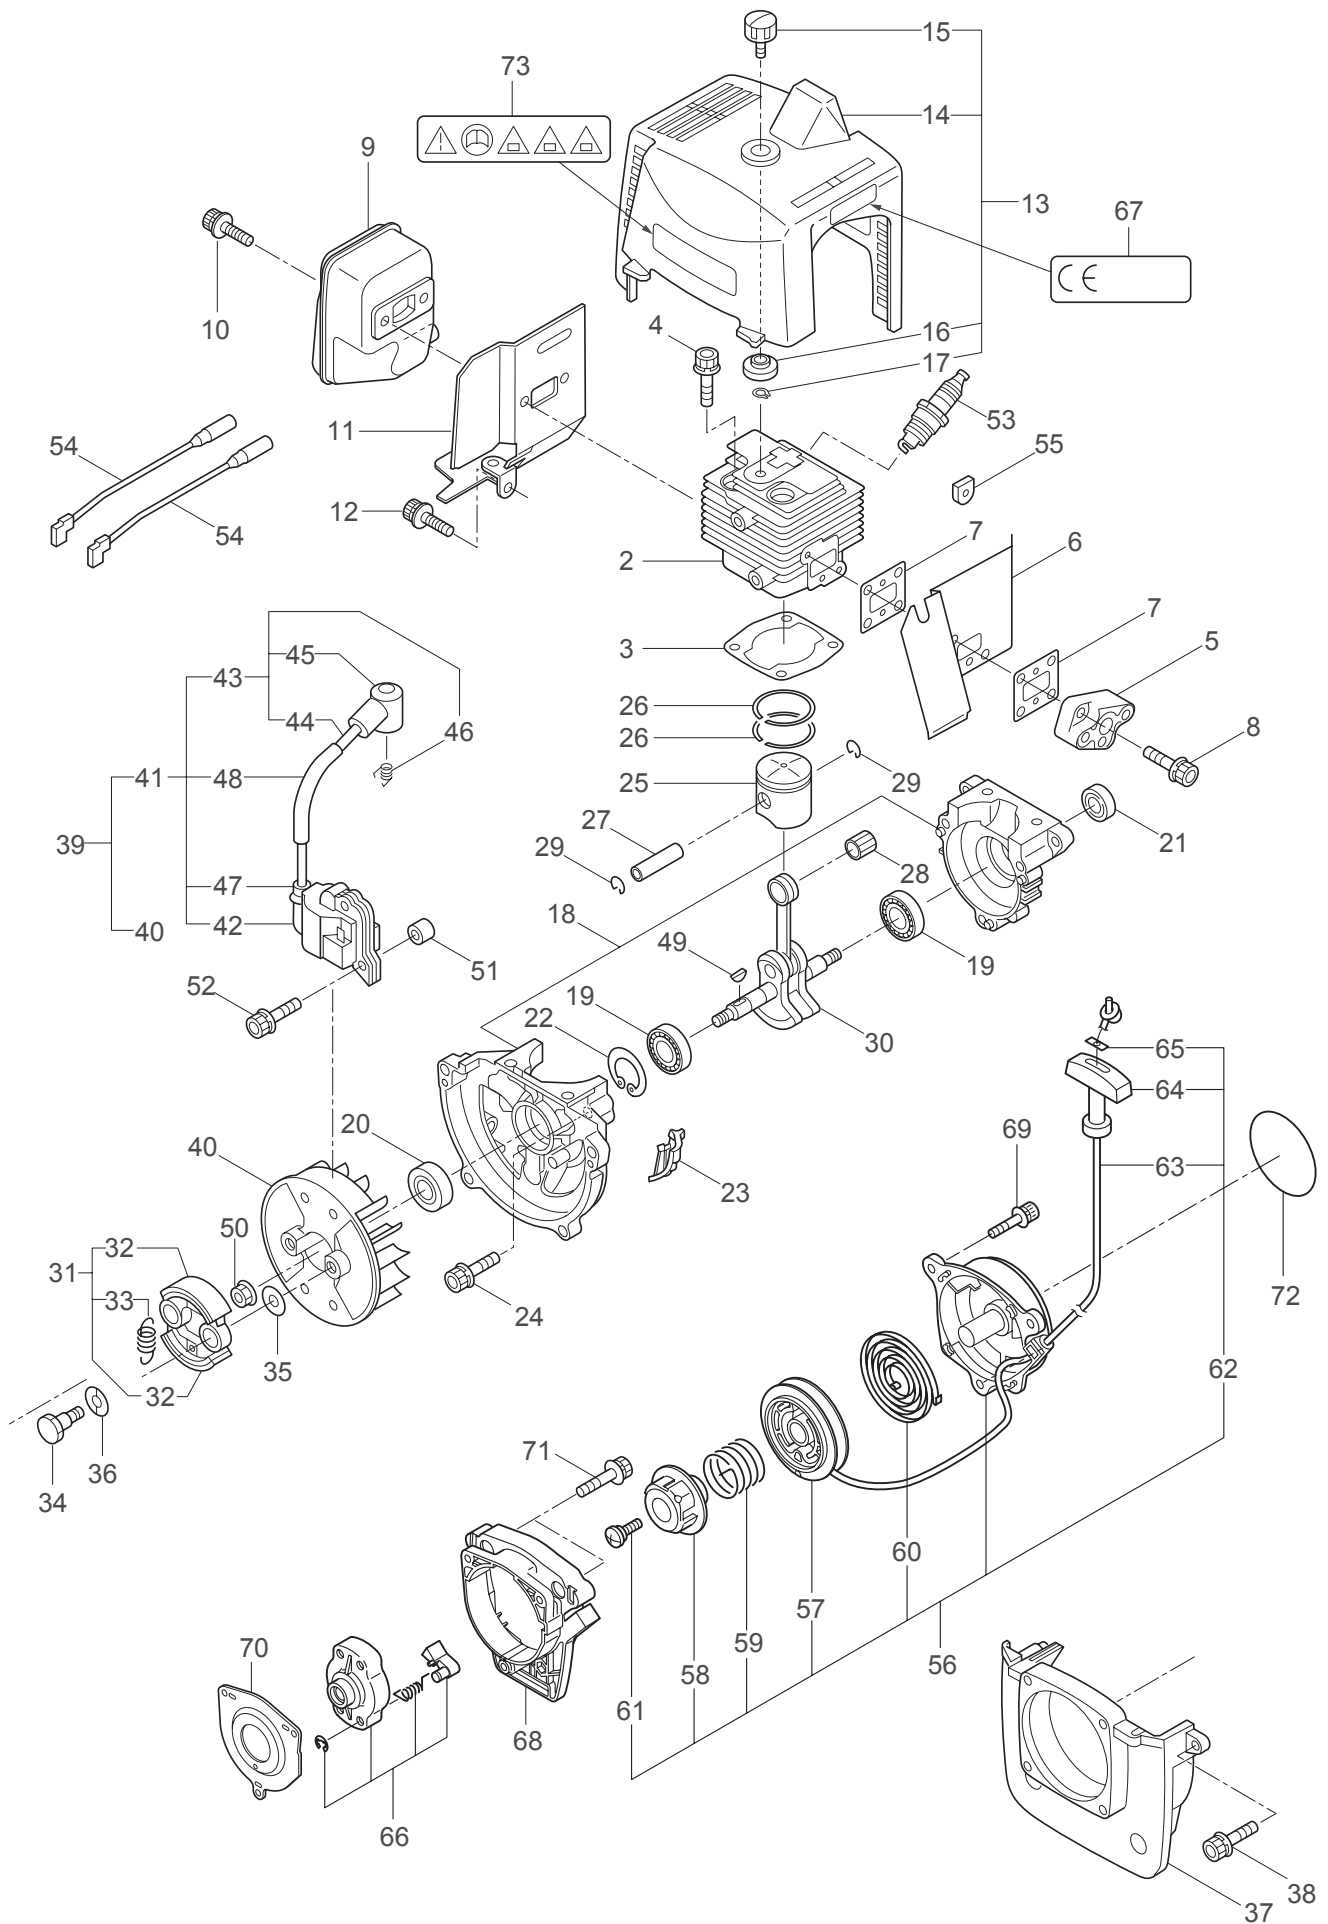

3. BC320H-RS ENGINE

Ref. No.	Part No.	Part Name	Q'ty	Remarks
3-46	261075	Connector	1	
3-47	261072	Cap	1	
3-48	269418	Insulator	1	
3-49	261076	Woodruff Key	1	3x10
3-50	261417	Nut,Rotor	1	M8
3-51	280381	Spacer	2	
3-52	261256	Cap Screw	2	M4x25
3-53	262483	Spark Plug	1	NGK BPMR6Y
3-54	267492	Lead	2	130L
3-55	261202	Grommet	1	
3-56	283481	Starter Ass'y	1	Incl.57-65
3-57	283504	Reel	1	
3-58	283505	Cam Plate	1	
3-59	283506	Spring	1	
3-60	280931	Spiral Spring	1	
3-61	267213	Screw	1	
3-62	283578	Stater Rope Ass'y	1	Incl.63-65
3-63	283579	Stater Rope	1	
3-64	261725	Starter Grip	1	
3-65	283511	Rope Stopper	1	
3-66	283575	Starter Pawl Ass'y	1	
3-67	267561	Label	1	
3-68	280857	Adapter Ass'y	1	
3-69	283391	Cap Screw	3	M4x20
3-70	264999	Plate	1	
3-71	267290	Cap Screw	3	M5x20
3-72	280859	Label	1	REVERSE2/AE320
3-73	265694	Label	1