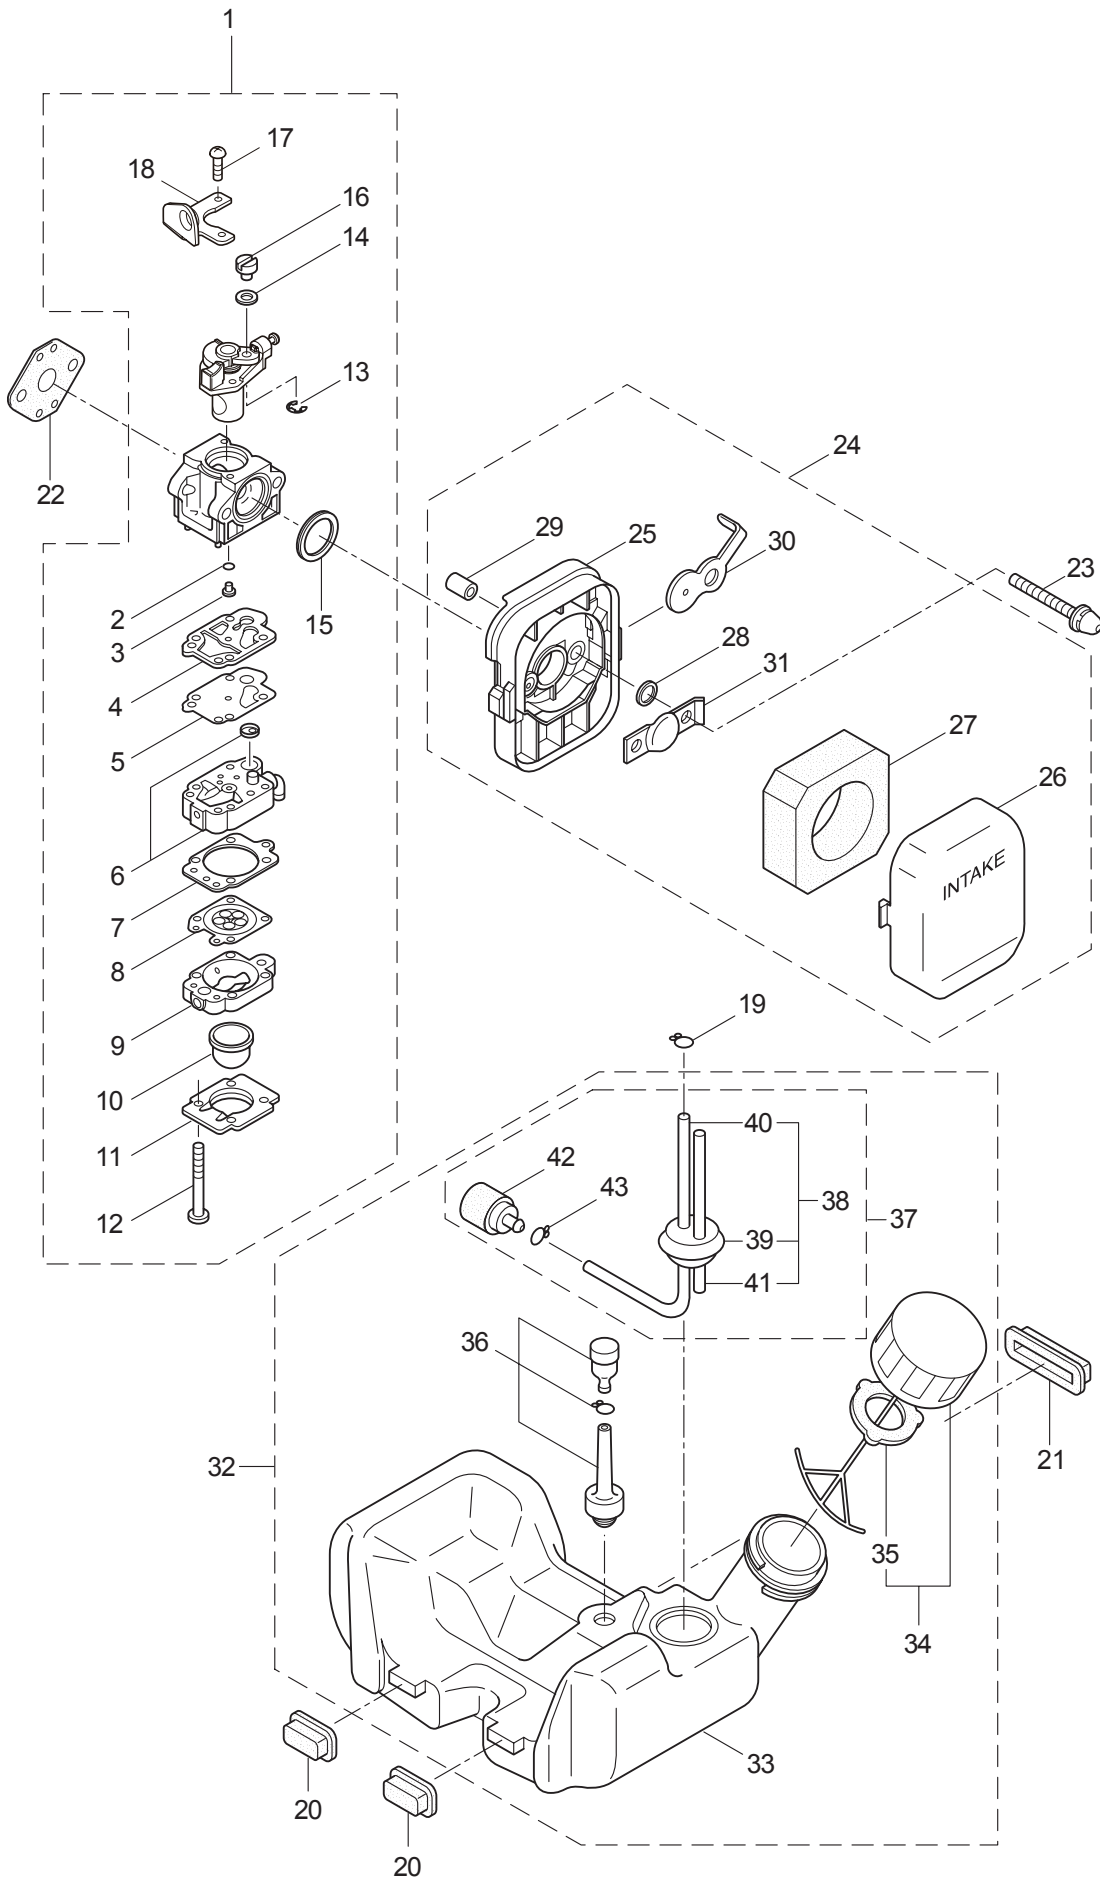

4. BC320H-RS
CARBURETOR, FUEL TANK

Ref. No.	Part No.	Part Name	Q'ty	Remarks
4-1	284085	Carburetor Ass'y	1	Incl.2-18
4-2	261871	O-Ring	1	
4-3	266175	Main Jet	1	#40.5
4-4	262995	Gasket	1	
4-5	262994	Diaphragm,Fuel Pump	1	
4-6	263739	Pump Body	1	
4-7	262993	Gasket	1	
4-8	261873	Diaphragm,Metering	1	
4-9	262991	Purge Body	1	
4-10	261874	Primer Bulb	1	
4-11	262992	Cover Plate	1	
4-12	262996	Screw	4	
4-13	261876	E-Ring	1	
4-14	264678	Washer	1	
4-15	261657	Packing	1	
4-16	261658	Swivel	1	
4-17	261875	Screw	2	
4-18	264677	Bracket	1	
4-19	261117	Clip	1	
4-20	261118	Pad	2	
4-21	261119	Pad	1	
4-22	261864	Gasket	1	
4-23	264016	Cap Screw	2	M5x60
4-24	262902	Air Filter Ass'y	1	Incl.25-31
4-25	263005	Housing	1	
4-26	262998	Cover	1	
4-27	263006	Element	1	
4-28	263000	Washer	1	
4-29	263001	Sleeve	2	
4-30	263007	Choke Valve	1	
4-31	263003	Plate	1	
4-32	284757	Fuel Tank Ass'y	1	Incl.33-43
4-33	284758	Fuel Tank	1	
4-34	262726	Fuel Tank Cap Ass'y	1	Incl.35
4-35	261105	Gasket	1	
4-36	261696	Breather Ass'y	1	
4-37	265752	Fuel Pipe Pick-up Ass'y	1	Incl.38-43
4-38	264031	Fuel Pipe Ass'y	1	Incl.39-41
4-39	261115	Grommet	1	
4-40	261690	Fuel Pipe	1	160L
4-41	263038	Return Pipe	1	3x6x85L
4-42	264653	Filter Ass'y	1	
4-43	261117	Clip	1