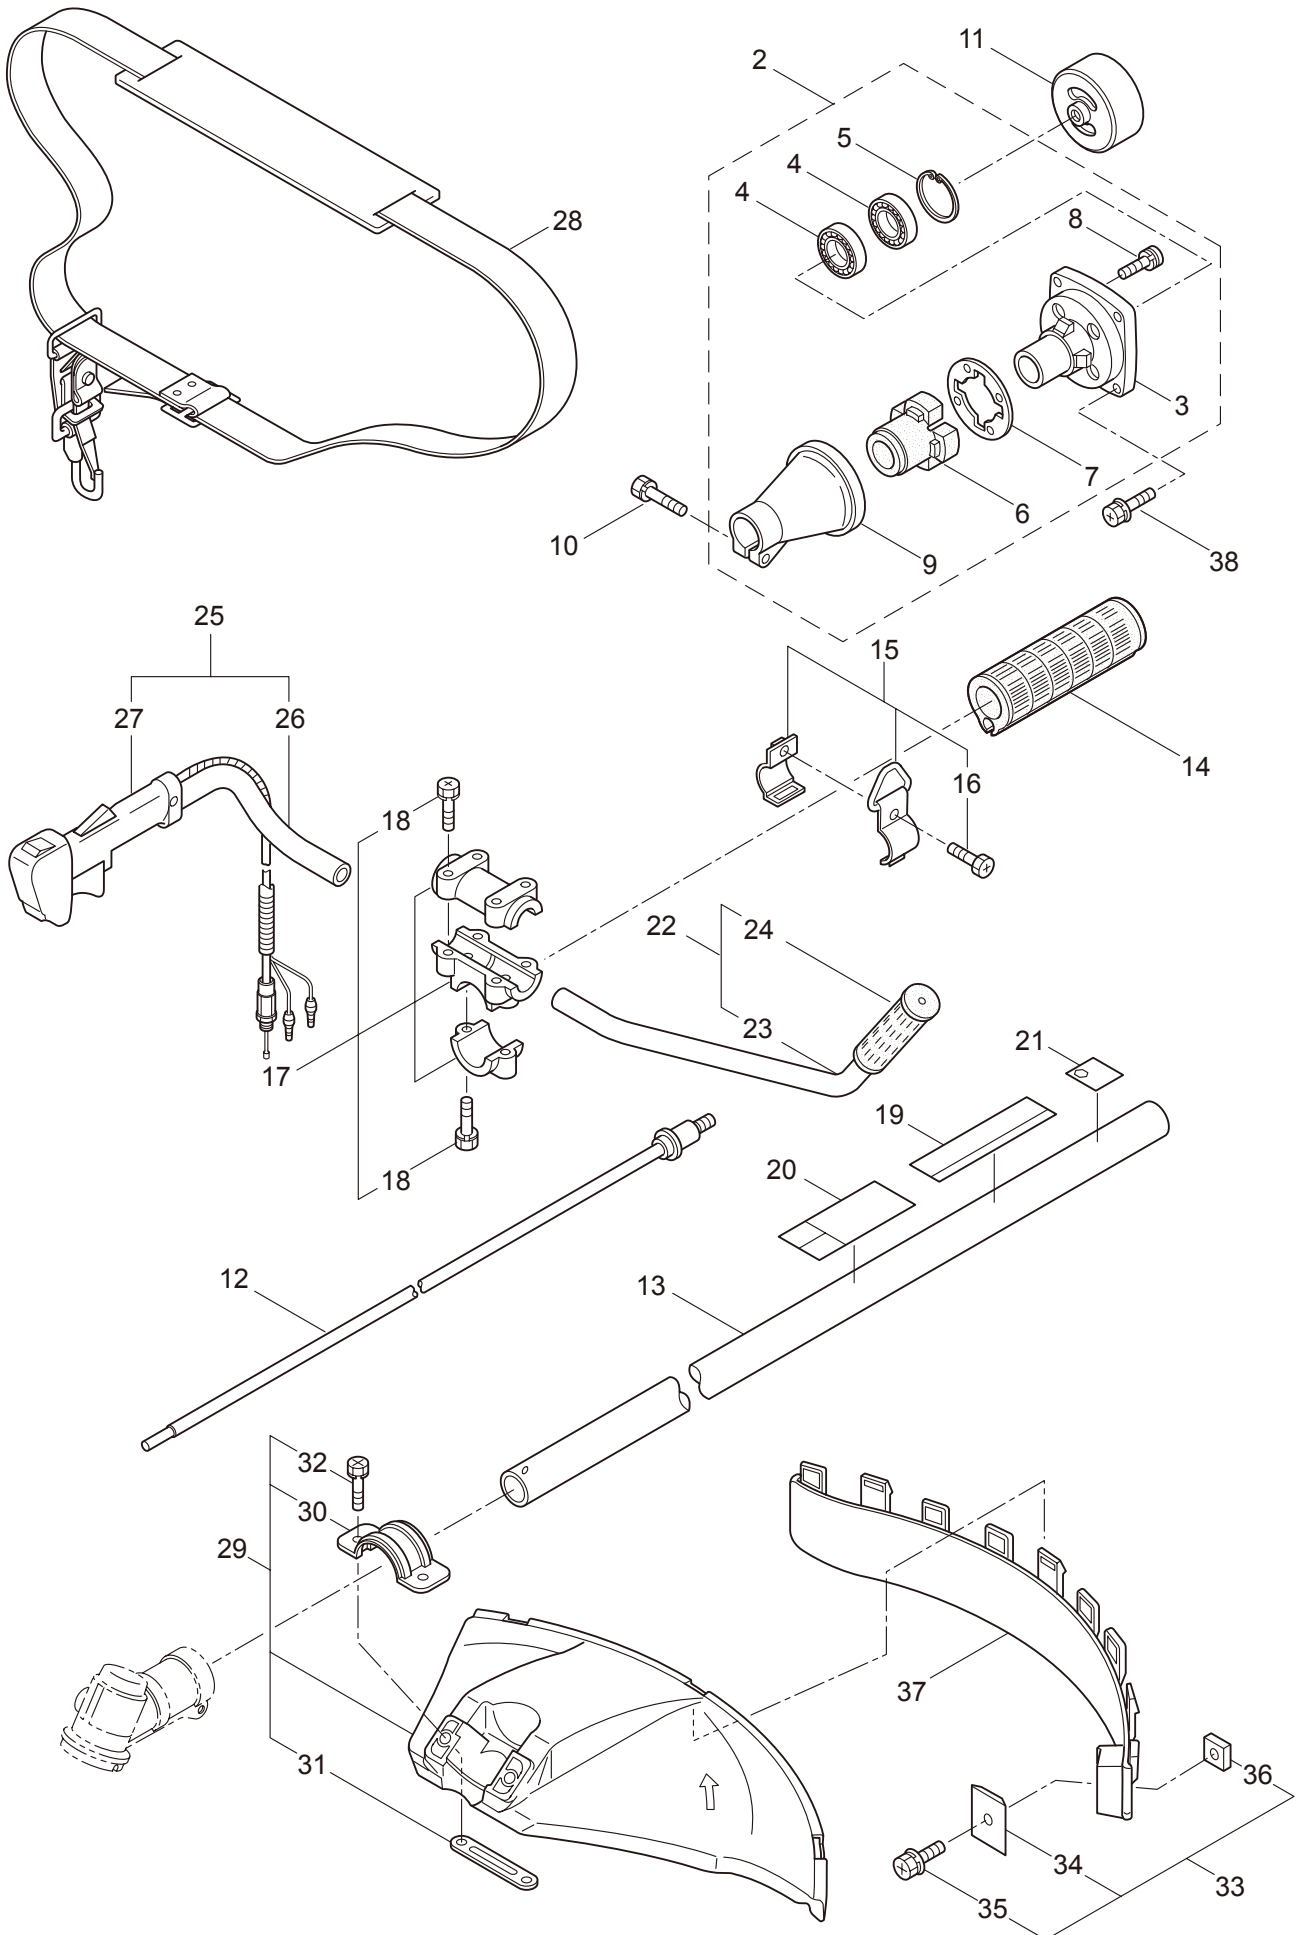

PARTS LIST

BC320H-RS

CONTENTS

1. MAIN BODY	1 ~ 2
2. GEARCASE.....	3 ~ 4
3. ENGINE	5 ~ 8
4. CARBURETOR, FUEL TANK	9 ~ 10

2009. 01.

MARUYAMA

P/N 522488-2

1. BC320H-RS
MAIN BODY

Ref. No.	Part No.	Part Name	Q'ty	Remarks
1-1	363424	BC320H-RS	1	
1-2	215512	Clutch Case Ass'y	1	Incl.3-9
1-3	214592	Bearing Case	1	
1-4	214161	Bearing	2	#6000ZZ
1-5	054676	Snap Ring	1	#26
1-6	214162	Buffer	1	
1-7	214163	Washer	1	
1-8	092033	Screw	4	M5x15
1-9	214593	Driveshaft Tube Adapter	1	
1-10	092561	Bolt	1	M5x25
1-11	054677	Clutch Drum	1	
1-12	219268	Driveshaft Ass'y	1	
1-13	218711	Driveshaft Tube	1	
1-14	215532	Shaft Grip	1	
1-15	054691	Hanging Bracket Ass'y	1	Incl.16
1-16	089738	Bolt	1	M5x15
1-17	215418	Bracket Ass'y	1	Incl.18
1-18	092561	Bolt	6	M5x25
1-19	226522	Label	1	BC320H-RS
1-20	223188	Label	1	
1-21	228043	Label	1	
1-22	226501	Handle Ass'y-Left	1	Incl.23,24
1-23	226502	Handle	1	
1-24	226503	Grip	1	
1-25	229071	Handle Ass'y-Right	1	Incl.26,27
1-26	223714	Handle	1	
1-27	229004	Throttle Trigger	1	
1-28	220533	Hanging Strap Ass'y	1	
1-29	228302	Safety Cover Ass'y	1	Incl.30-32
1-30	227822	Bracket	1	
1-31	227819	Bracket	1	
1-32	092555	Bolt	2	M6x30
1-33	228301	Code Cutter Ass'y	1	Incl.34-36
1-34	227823	Code Cutter	1	
1-35	817002	Bolt	1	M5x20
1-36	228325	Nut	1	
1-37	227812	Extension	1	
1-38	817002	Bolt	4	M5x20