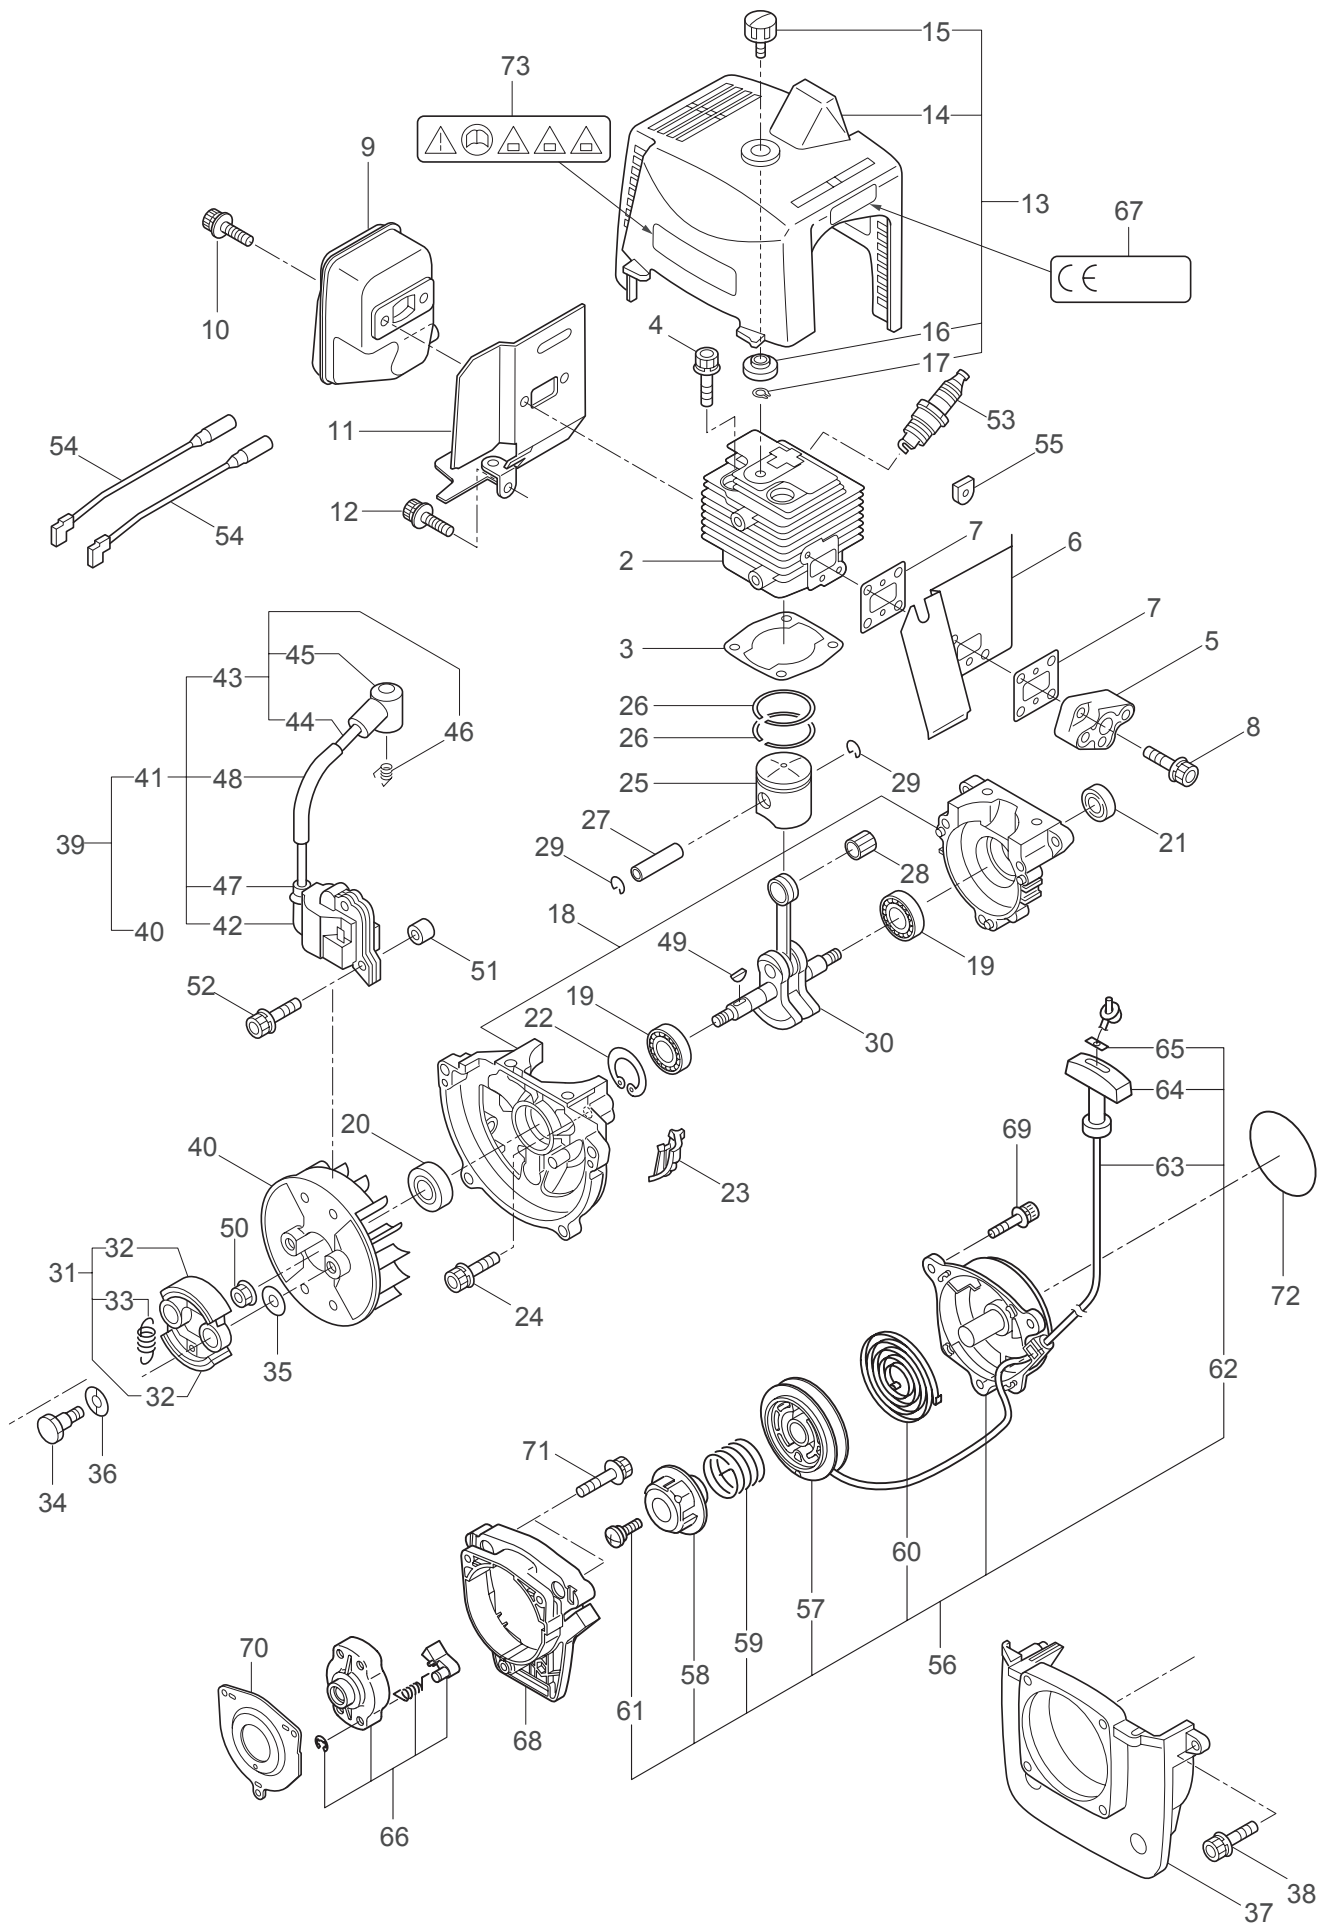

3.BC320H-RS
ENGINE

Ref. No.	Part No.	Part Name	Q'ty	Remarks
3-1	858435	Engine	1	AE320/153
3-2	261360	Cylinder	1	New gasket required
3-3	261528	Gasket	1	
3-4	261250	Cap Screw	4	M5x20
3-5	261938	Insulator	1	New gasket required
3-6	261364	Air Duct	1	
3-7	261171	Gasket	2	
3-8	265924	Cap Screw	2	M5x25
3-9	280619	Muffler	1	
3-10	266402	Cap Screw	2	M5x55
3-11	261833	Gasket	1	
3-12	261607	Cap Screw	1	M5x16
3-13	265304	Top Cover Ass'y	1	Incl.14-17
3-14	265305	Top Cover	1	
3-15	261018	Knob	1	
3-16	261020	Spacer	1	
3-17	261734	Snap Ring	1	#5
3-18	266636	Crankcase	1	
3-19	261384	Bearing	2	#6201C3
3-20	261385	Oil Seal	1	ISCD12327
3-21	261386	Oil Seal	1	ISCD12227
3-22	016732	Snap Ring	1	#32
3-23	265458	Screen	1	
3-24	261612	Cap Screw	3	M5x30
3-25	266980	Piston	1	
3-26	261390	Piston Ring	2	(2)Required
3-27	261555	Piston Pin	1	7x10x31.5L
3-28	261392	Bearing,Needle	1	KBK10x14x12.5x1
3-29	261393	Clip,Piston Pin	2	
3-30	261395	Crankshaft/Conn.Rod Ass'y	1	
3-31	264503	Clutch Ass'y	1	Incl.32,33
3-32	264504	Clutch Shoe	2	(2)Required
3-33	263614	Spring,Clutch	1	
3-34	264505	Bolt	2	
3-35	261189	Washer	2	6x16.5x1.2
3-36	261777	Wave Washer	2	
3-37	281325	Fan Cover	1	
3-38	261250	Cap Screw	4	M5x20
3-39	267391	Magneto Ass'y	1	Incl.40-48
3-40	261356	Rotor/Fan	1	
3-41	267400	Ignition Coil Ass'y	1	Incl.42-48
3-42	267401	Coil	1	
3-43	267403	Spark Plug Wire Ass'y	1	Incl.44-46
3-44	267404	Spark Plug Wire	1	
3-45	261074	Plug Boot	1