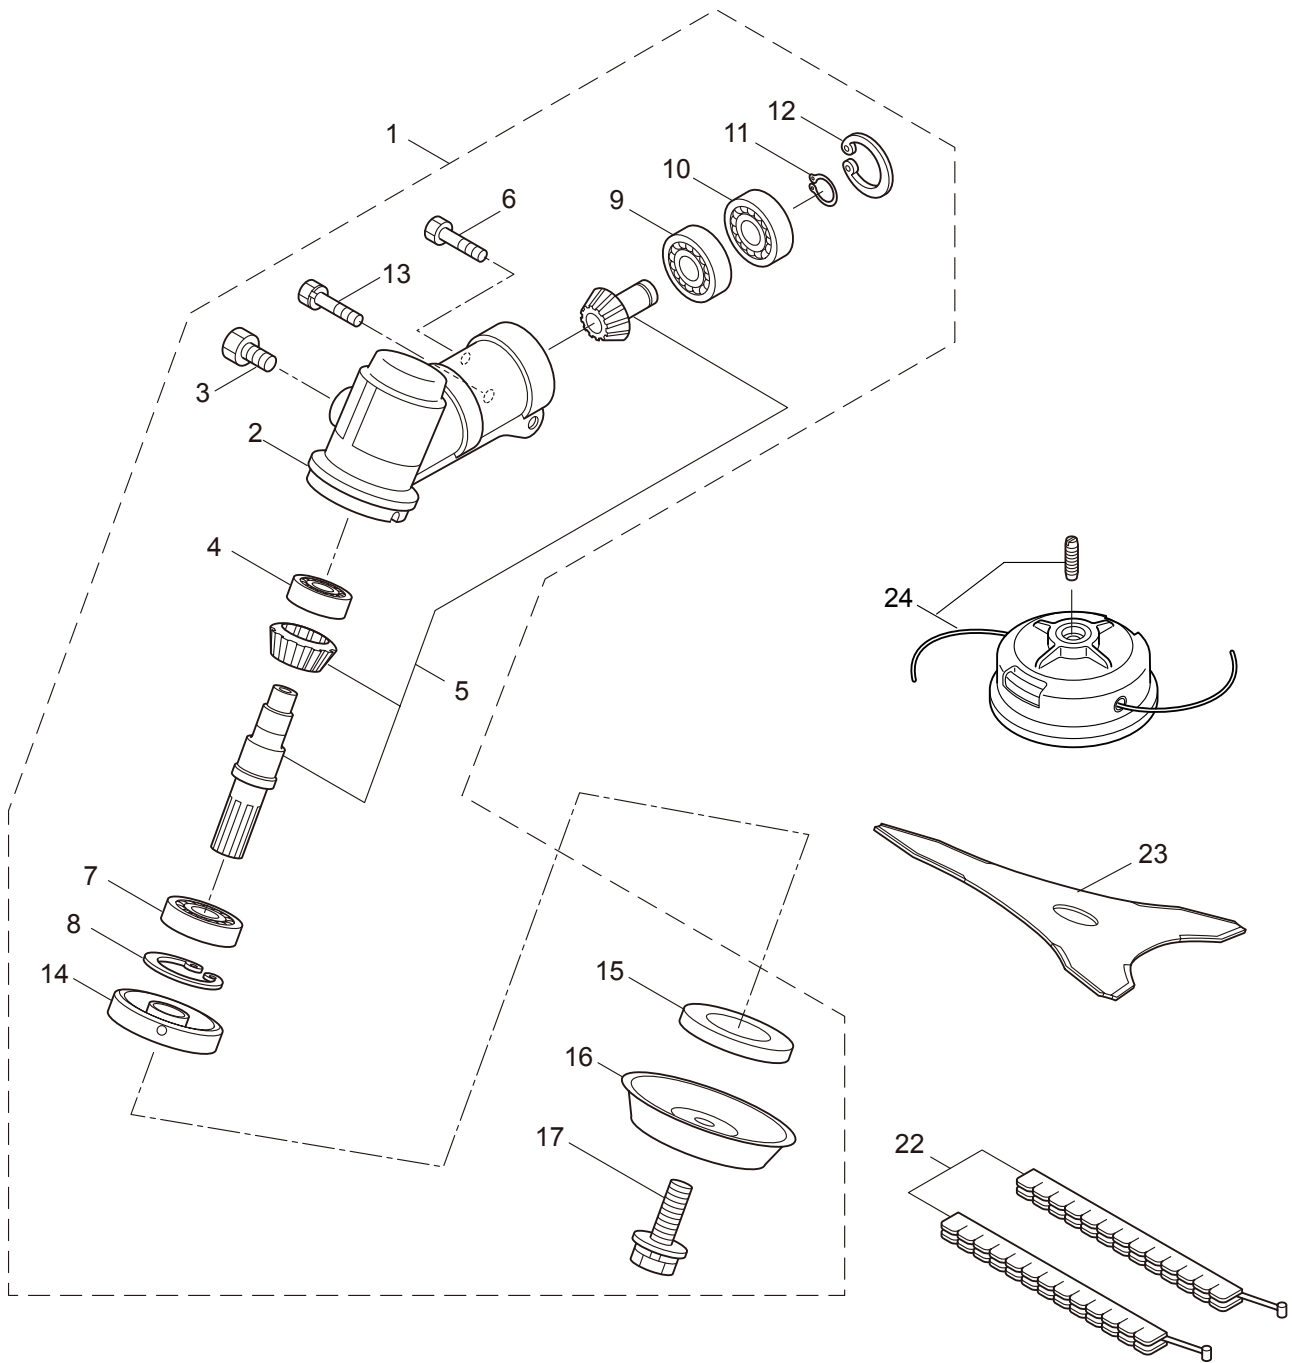

2. BC320H-RS GEARCASE

Ref. No.	Part No.	Part Name	Q'ty	Remarks
2-1	228403	Gearcase Ass'y	1	Incl.2-17
2-2	225960	Gearcase	1	
2-3	089101	Bolt	1	M8x10
2-4	227990	Bearing	1	#608
2-5	228416	Gear Set	1	
2-6	225896	Bolt	1	M5x10
2-7	227991	Bearing	1	#6001DDU
2-8	055185	Snap Ring	1	#28
2-9	227992	Bearing	1	#609
2-10	227993	Bearing	1	#609Z
2-11	228477	Snap Ring	1	#9
2-12	140270	Snap Ring	1	#24
2-13	092561	Bolt	1	M5x25
2-14	212986	Boss Adapter	1	
2-15	140275	Clamping Washer	1	
2-16	215547	Stabilizer	1	
2-17	215610	Bolt	1	M8x22,Counterclockwise
2-18	229486	Instruction Manual	1	
2-19	210418	Box Spanner	1	13x19x(+)
2-20	022865	Double-ended Wrench	1	8x10
2-21	210181	Lever Handle	1	3.5x170L
2-22	220534	Blade Cover	1	
2-23	227910	3-Teeth Blade	1	
2-24	229902	Nylon Head (L) 4	1	
2-25	522488	Parts List	1	BC320H-RS